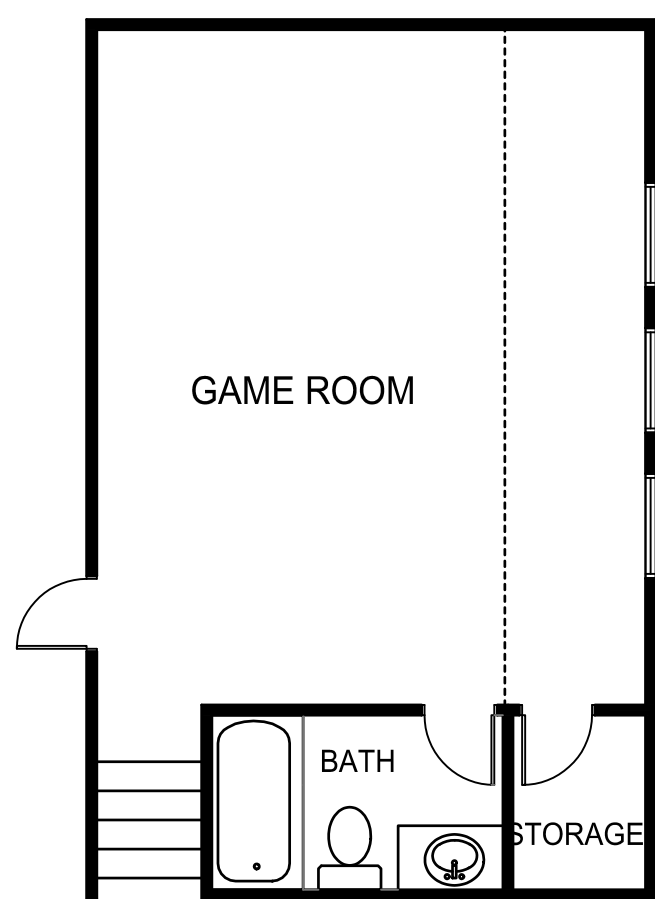

OPT. MASTER BATH

OPT. BEDROOM 4

SECOND FLOOR GAME ROOM

FLOOR PLAN

Saratoga
H O M E S

Texas • New Mexico • Illinois

RODEO PALMS
ELISE B GR 3CG

Plan 2012 B GR 3CG - 3 Bedrooms + 3 Baths + Game Room - 2454 sq.ft.

© 2017 SARATOGA HOMES. FLOOR PLANS ARE SUBJECT TO CHANGES AND MODIFICATIONS WITHOUT NOTICE. ALL SQUARE FOOTAGE AND DIMENSIONS ARE APPROXIMATE.

REV.1-2017