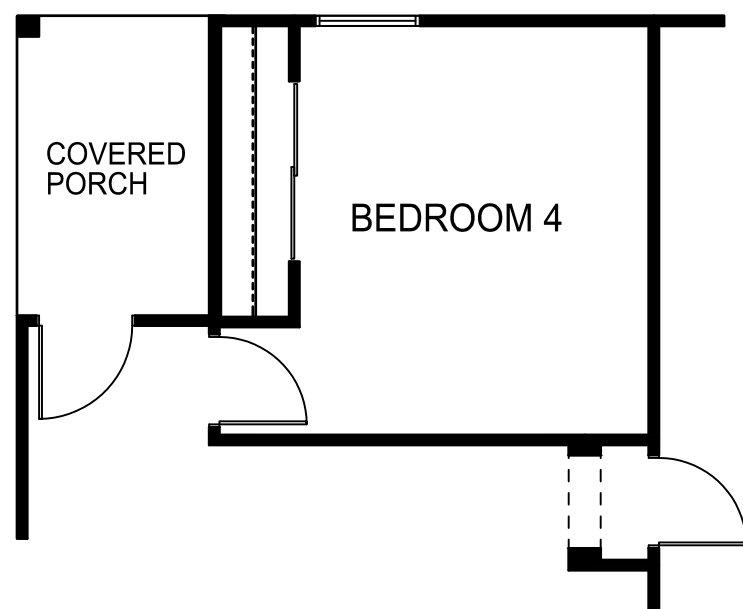

OPT. MASTER BATH

OPT. BEDROOM 4

SECOND FLOOR GAME ROOM

FLOOR PLAN

Saratoga
H O M E S

Texas • New Mexico • Illinois

RODEO PALMS
ELISE B GR 3CG

Plan 2012 B GR 3CG - 3 Bedrooms + 3 Baths + Game Room - 2454 sq.ft.

© 2017 SARATOGA HOMES. FLOOR PLANS ARE SUBJECT TO CHANGES AND MODIFICATIONS WITHOUT NOTICE. ALL SQUARE FOOTAGE AND DIMENSIONS ARE APPROXIMATE.

REV.1-2017