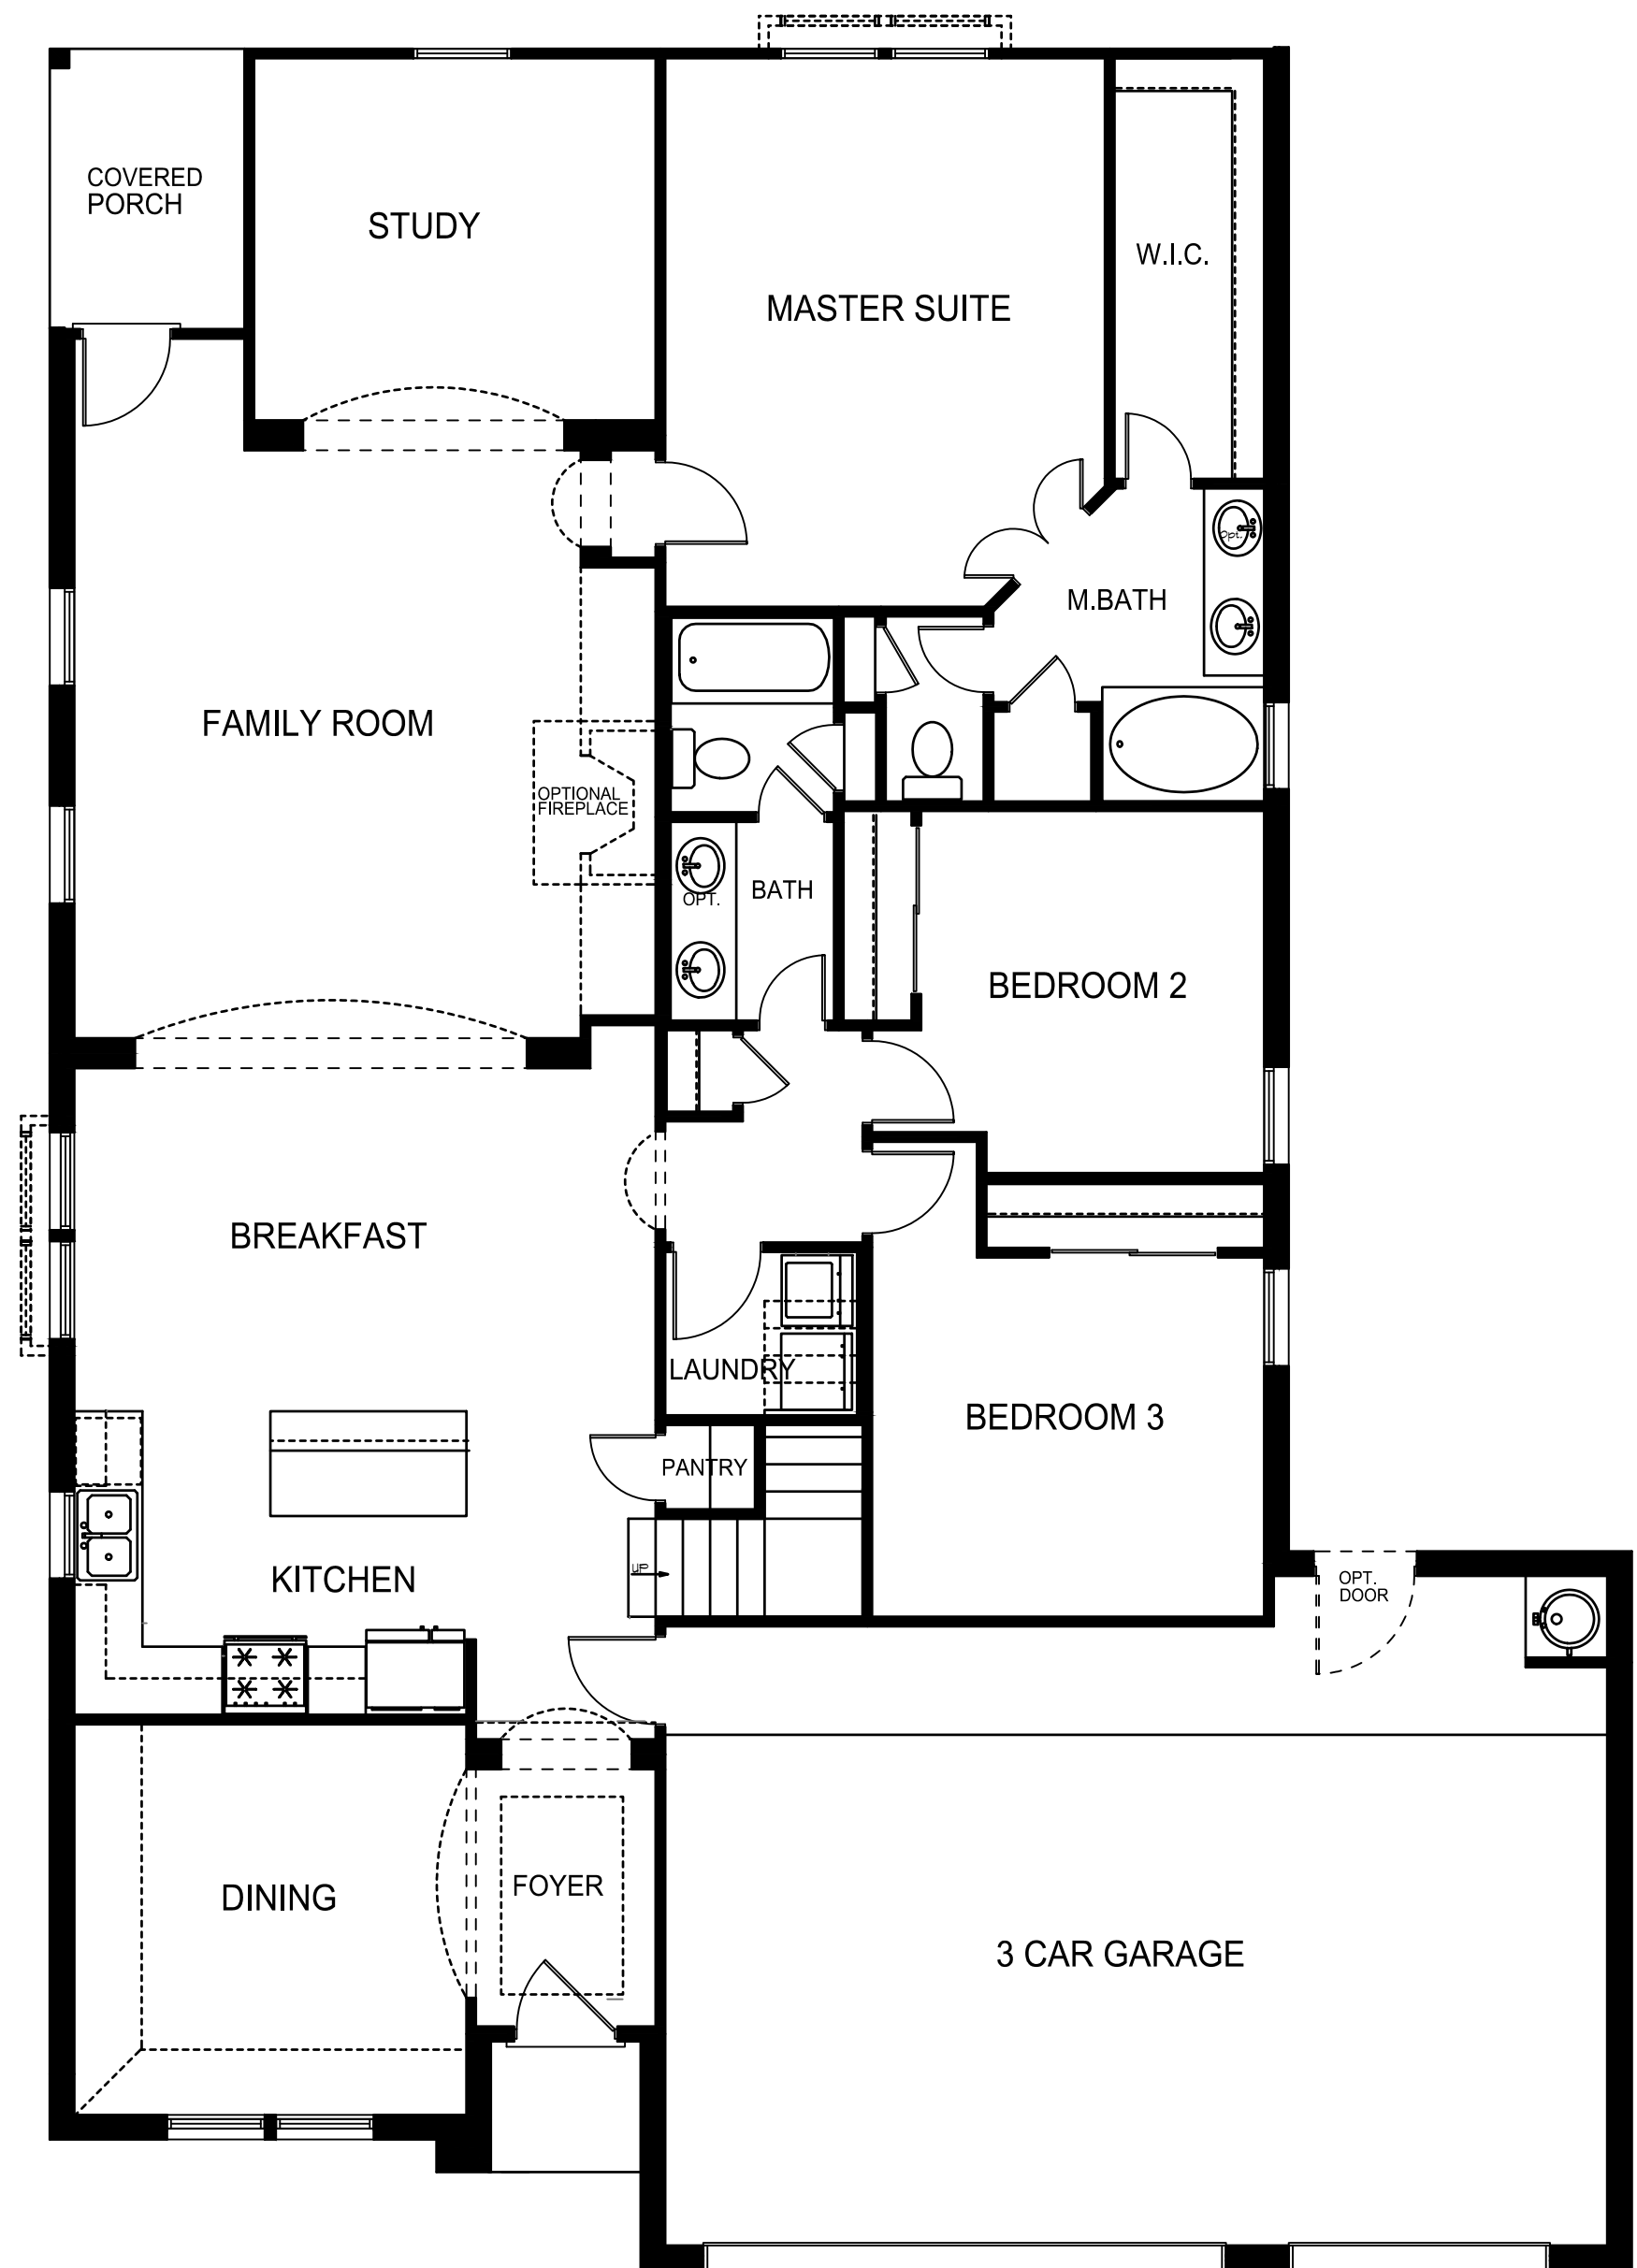

OPT. MASTER BATH

OPT. BEDROOM 4

SECOND FLOOR GAME ROOM

FLOOR PLAN

Saratoga
H O M E S

Texas • New Mexico • Illinois

RODEO PALMS
ELISE B GR 3CG

Plan 2012 B GR 3CG - 3 Bedrooms + 3 Baths + Game Room - 2454 sq.ft.

© 2017 SARATOGA HOMES. FLOOR PLANS ARE SUBJECT TO CHANGES AND MODIFICATIONS WITHOUT NOTICE. ALL SQUARE FOOTAGE AND DIMENSIONS ARE APPROXIMATE.

REV.1-2017