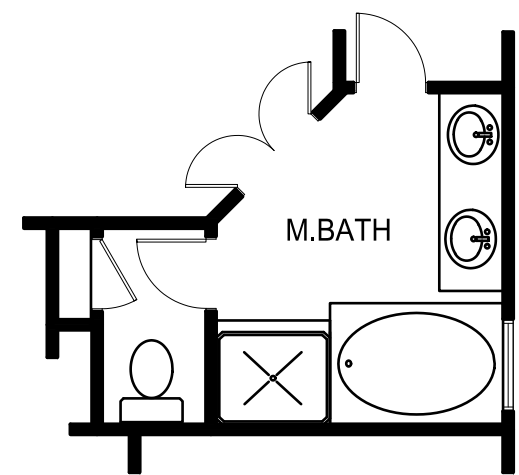

OPTIONAL 4th BEDROOM

OPT. FIREPLACE

OPT. MASTER BATH

FLOOR PLAN

Saratoga
H O M E S

Texas • New Mexico • Illinois

KENDALL LAKES
ELISE B GR

Plan 2012 B GR - 3 Bedrooms + 3 Baths + Game Room - 2445 sq.ft.